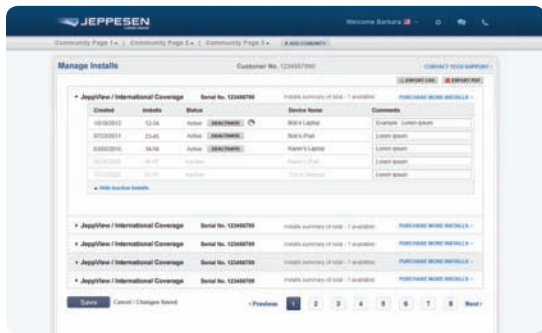

Do you already have an annual subscription to Jeppesen charting products, or an eLink or eChart Viewer account? If so, you can use your existing login to access MyJeppesen right now.

The single sign-on feature is currently available for: FlitePlan Online, JeppView®, eLink and eChart Viewer.

MyJeppesen.com delivers the personalized information you need anytime, anywhere.

Easily track your installs

- Verify and manage the devices you have JeppView® services loaded on, for example four installs total—two on PCs and two on iPads®
- See exactly where the installs are used and when they happened
- Generate reports to get consolidated information about your installs