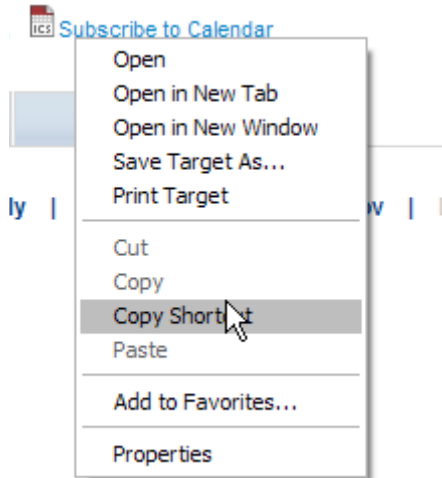

## Adding an Event to Your Calendar (Windows Live Calendar)

When you are on the Tradeshows and Events page, right click on the Calendar Icon and select "Copy Shortcut".

Go to Windows Live Calendar click on "Subscribe" above the Calendar.