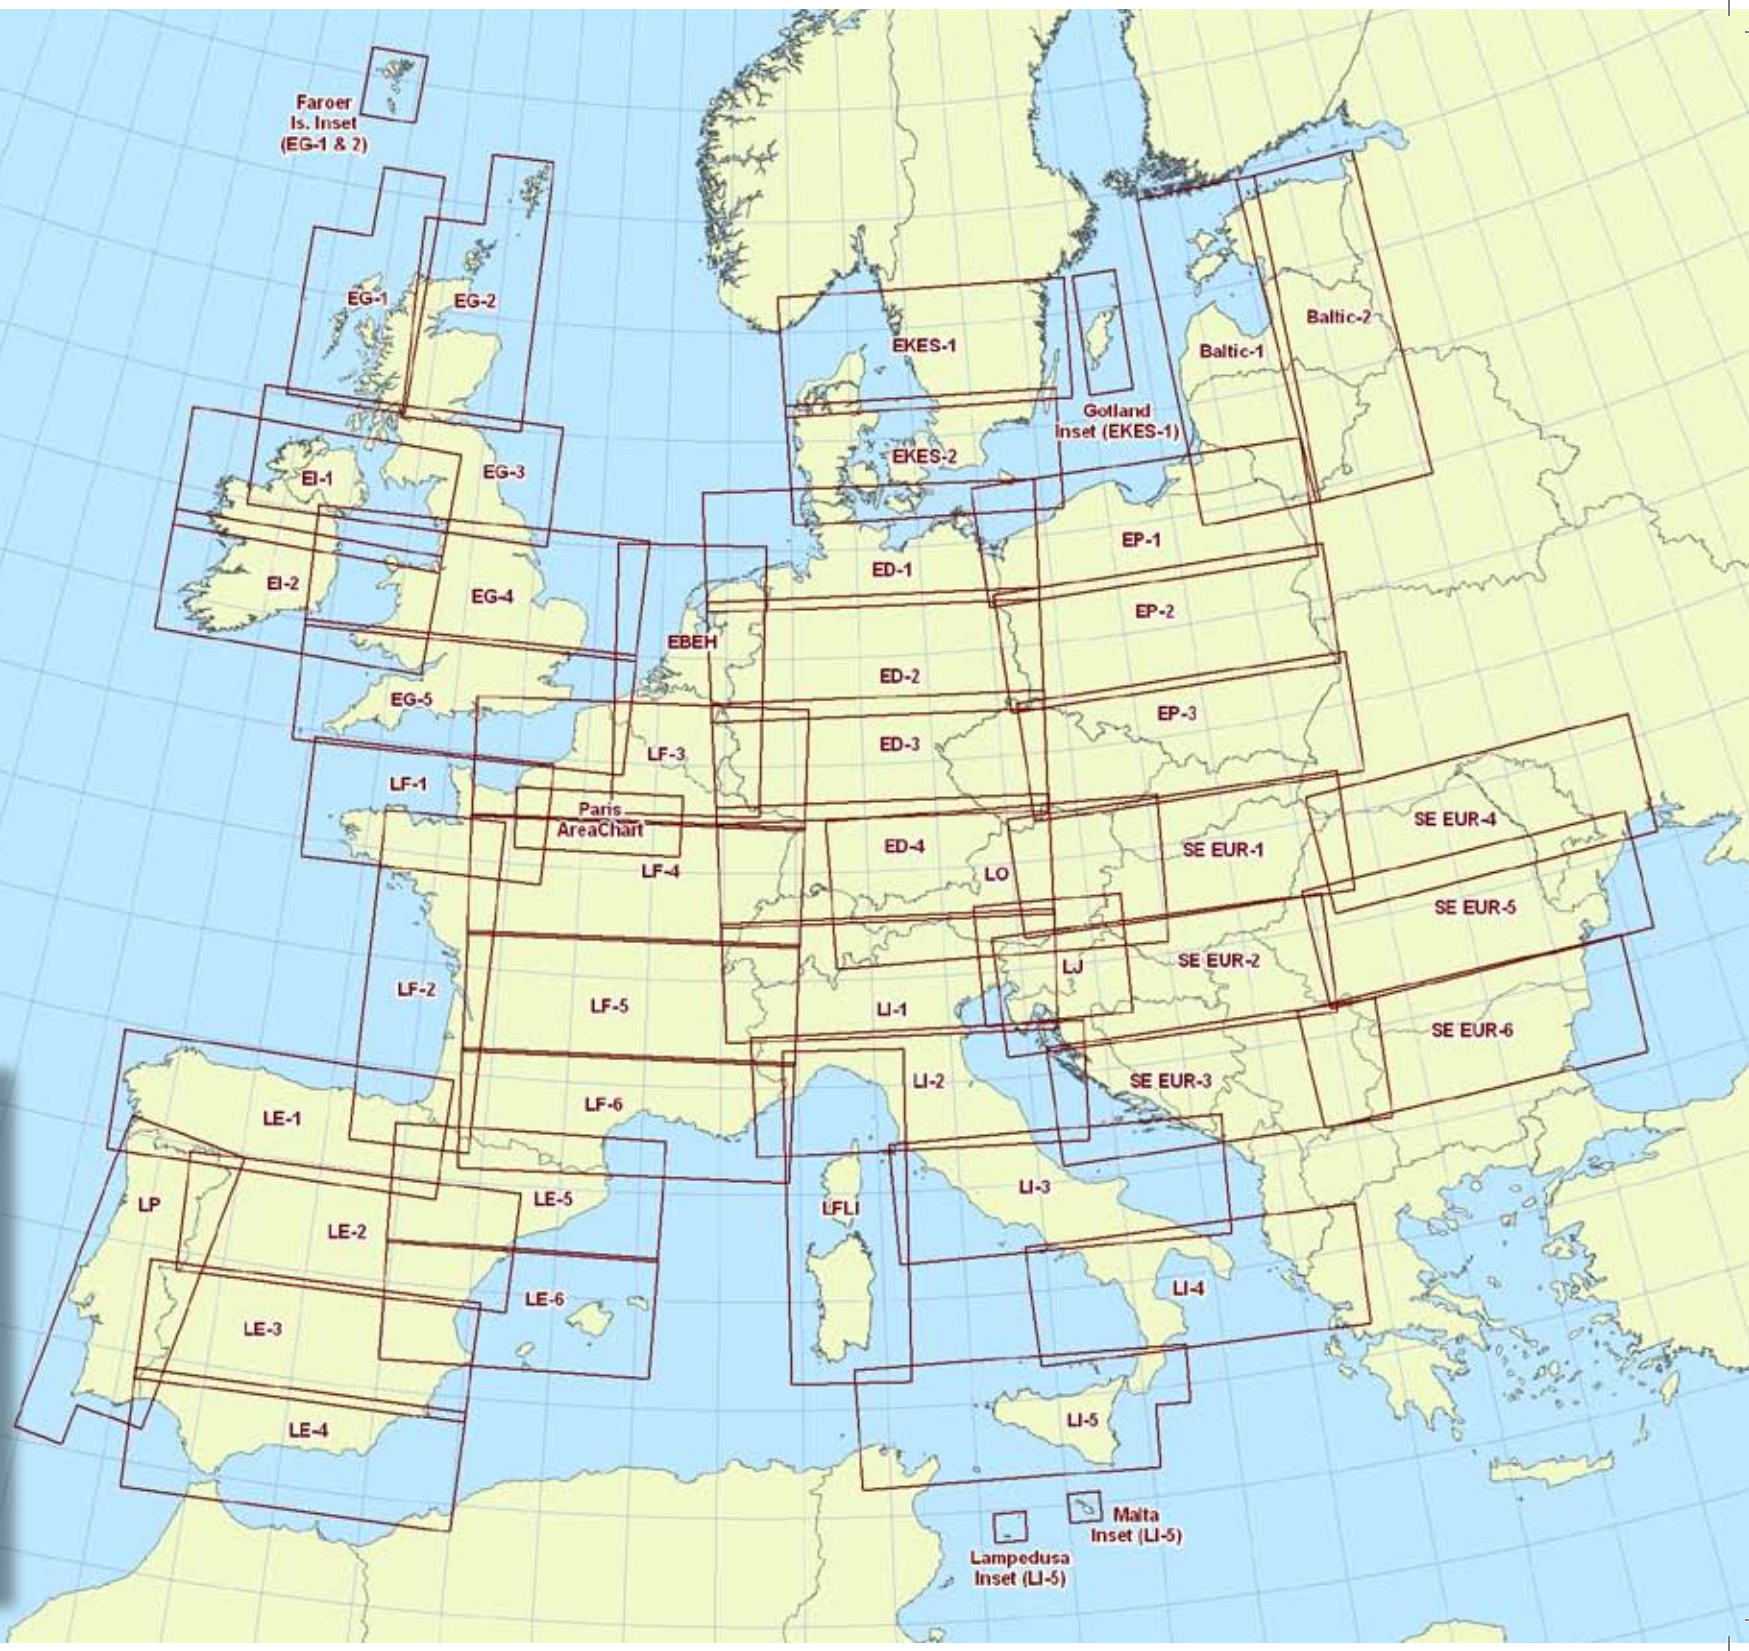

Designed for flight in VMC within Europe