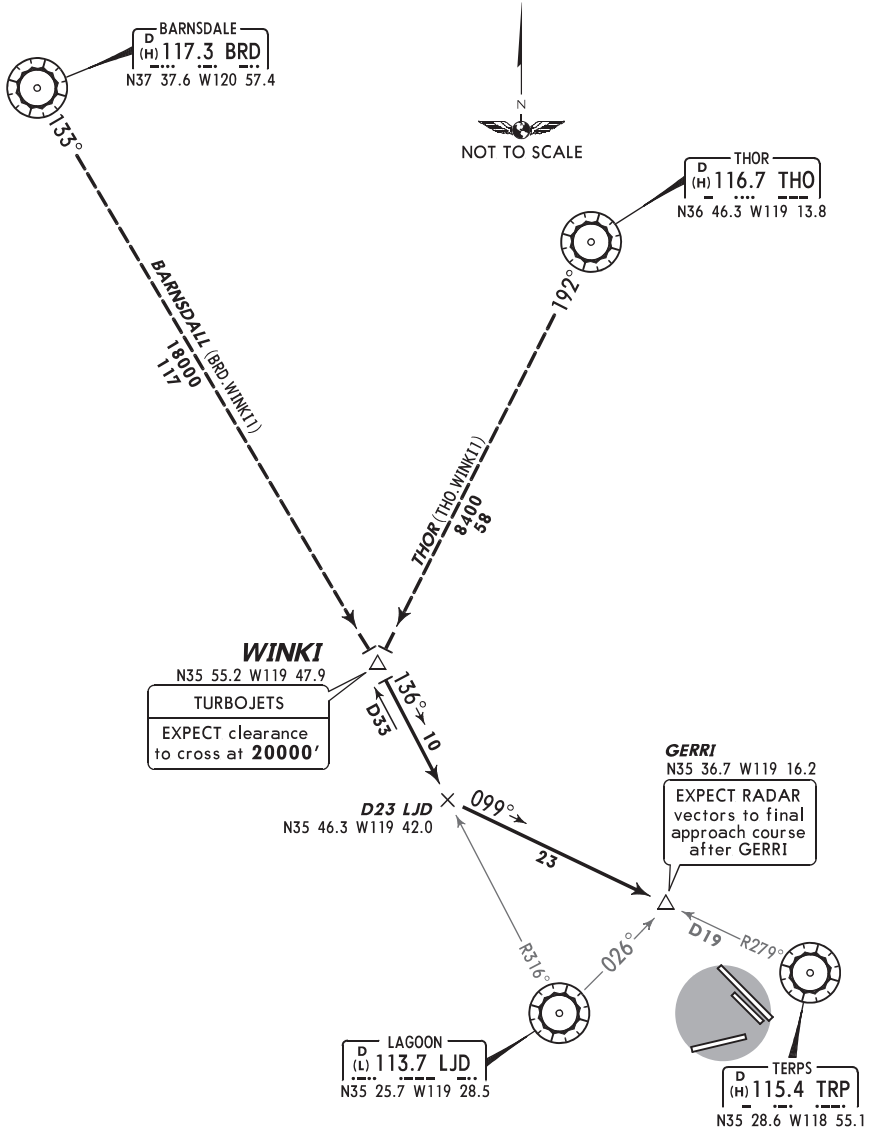

D-ATIS Arrival <b>115.4</b>	Apt Elev <b>2488'</b>	Alt Set: INCHES Trans level: FL180 Trans alt: 18000'
-----------------------------------	--------------------------	--

WINKI ONE ARRIVAL (WINKI.WINKI1)

Direct distance from GERRI to:  
Lion Intl **15 NM**

ROUTING

From WINKI via LJD R-316 and TRP R-279 to GERRI. EXPECT RADAR vectors to final approach course after GERRI.